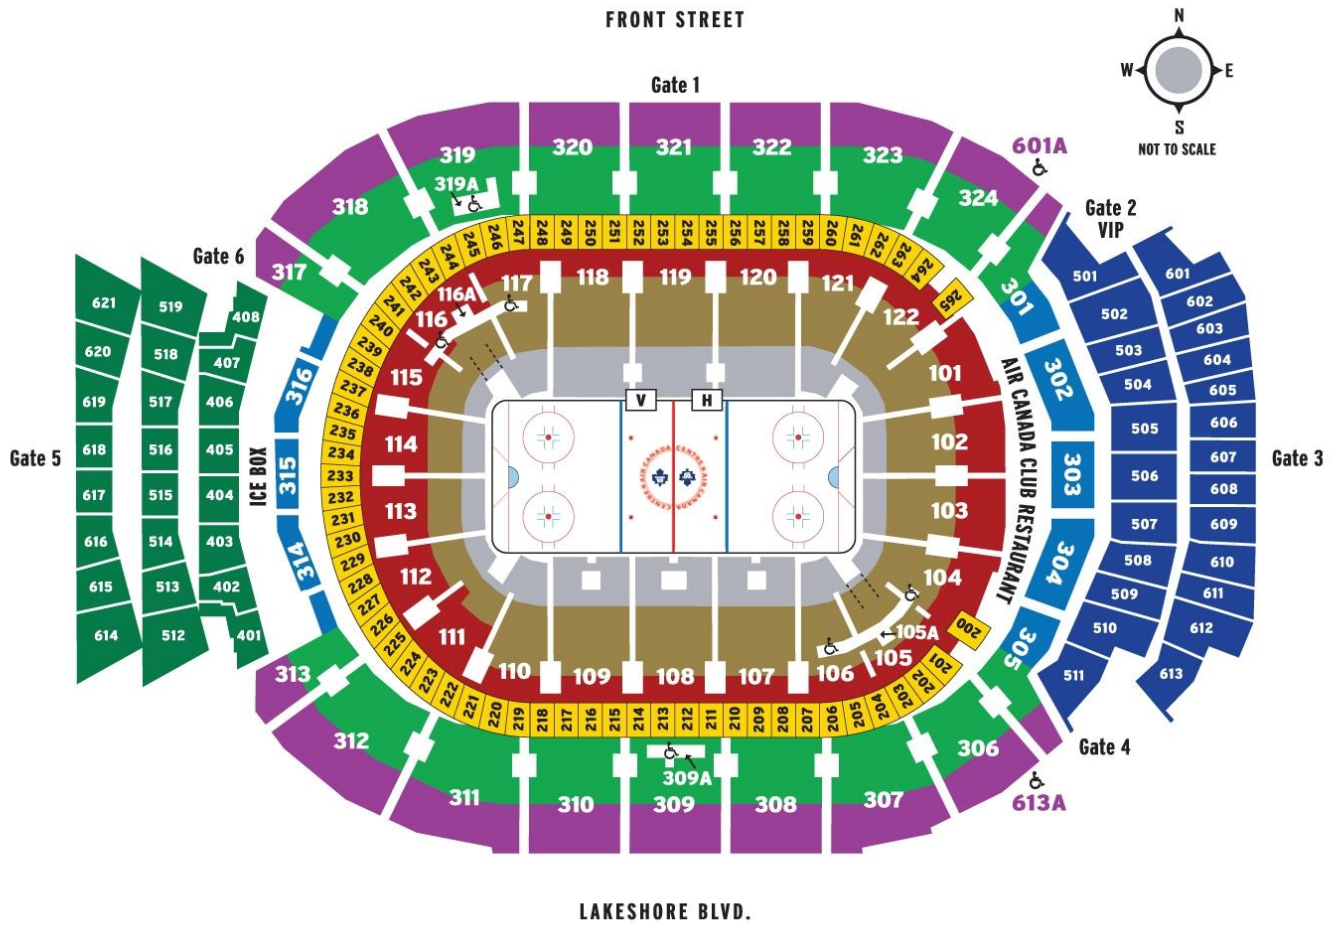

# 2011-2012 Toronto Maple Leafs Map and Pricing

Location	Single Game Price	Premium Price
Platinum - Rail	\$416.00	\$450.00
Platinum - Side	\$226.00	\$245.00
Platinum - End	\$217.00	\$235.00
Gold - Side	\$203.00	\$215.00
Gold - End	\$187.00	\$200.00
Red	\$165.00	\$175.00
Club - Side	\$196.00	\$205.00
Club - End	\$165.00	\$175.00
Blue	\$95.00	\$110.00
Green	\$95.00	\$110.00
Purple	\$55.00	\$70.00